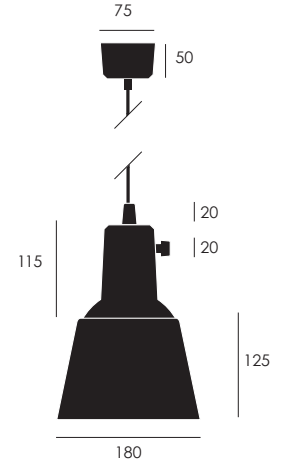

aluminium massiv /
aluminium solid

kupfer massiv /
copper solid

alu schwarz gepulvert (außen)
alu black powder-coated (outer shade)

jede RAL farbe gepulvert (außen)
any RAL colour powder-coated (outer shade)

K831